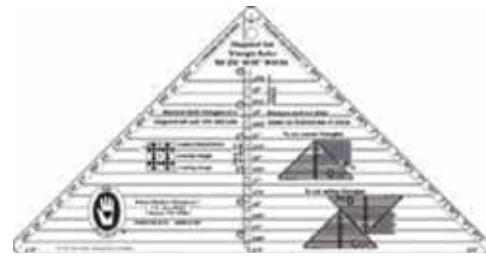

Universal Rulers

What makes the Universal Rulers so special?

- ♥ Metric and inch measurements are equally represented on the same ruler.
- ♥ There are strong vertical measuring lines for cutting strips in both metric and inches.
- ♥ The lines are distinctly different for millimeters, centimeters and every 5 centimeters as well as for $1/8$ ", $1/4$ ", $1/2$ " and 1".
- ♥ Metric measurements on one end of the ruler run into inch measurements on the other end making it easy to convert accurately. Some of the most common conversions are actually printed on the ruler.
- ♥ Purple ink is uniquely visible against both dark and light fabrics.
- ♥ Precise printed lines (not thick) mean more accurate sizes.
- ♥ 45° and 60° angle lines, a hanging hole and clarity for easy viewing.

Sizes: 6" x 18" or 6" x 24"

Universal Ruler 6" x 18"
Stock # 8097

Universal Ruler 6" x 24"
Stock # 8100

Diagonal Set Triangle Rulers

Diagonal Set Triangle Ruler 5" to 16" Blocks
Stock # 8104

Diagonal Set Triangle Ruler 2.5"-10" Blocks
Stock # 8105

Templates

Square Templates **Nested - 5 Sizes**

Nested template set includes templates for 1½", 2½", 3½", 4½", and 5½" cut squares. Finished sizes are 1", 2", 3", 4" and 5" square.

Stock # 8029

Half Square Triangle **Templates Nested - 5 Sizes**