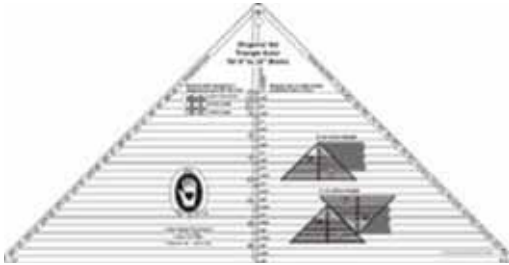

Universal Rulers

What makes the Universal Rulers so special?

- ♥ Metric and inch measurements are equally represented on the same ruler.
- ♥ There are strong vertical measuring lines for cutting strips in both metric and inches.
- ♥ The lines are distinctly different for millimeters, centimeters and every 5 centimeters as well as for $1/8$ ", $1/4$ ", $1/2$ " and 1".
- ♥ Metric measurements on one end of the ruler run into inch measurements on the other end making it easy to convert accurately. Some of the most common conversions are actually printed on the ruler.
- ♥ Purple ink is uniquely visible against both dark and light fabrics.
- ♥ Precise printed lines (not thick) mean more accurate sizes.
- ♥ 45° and 60° angle lines, a hanging hole and clarity for easy viewing.

Sizes: 6" x 18" or 6" x 24"

Universal Ruler 6" x 18"
Stock # 8097

Universal Ruler 6" x 24"
Stock # 8100

Diagonal Set Triangle Rulers

Diagonal Set Triangle Ruler 5" to 16" Blocks
Stock # 8104

Diagonal Set Triangle Ruler 2.5"-10" Blocks
Stock # 8105