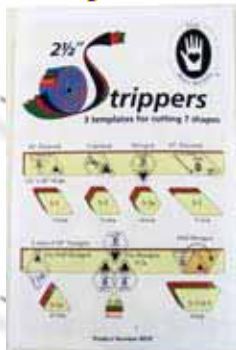

Universal Rulers

What makes the Universal Rulers so special?

- ♥ Metric and inch measurements are equally represented on the same ruler.
- ♥ There are strong vertical measuring lines for cutting strips in both metric and inches.
- ♥ The lines are distinctly different for millimeters, centimeters and every 5 centimeters as well as for $1/8$ ", $1/4$ ", $1/2$ " and 1".
- ♥ Metric measurements on one end of the ruler run into inch measurements on the other end making it easy to convert accurately. Some of the most common conversions are actually printed on the ruler.
- ♥ Purple ink is uniquely visible against both dark and light fabrics.
- ♥ Precise printed lines (not thick) mean more accurate sizes.
- ♥ 45° and 60° angle lines, a hanging hole and clarity for easy viewing.

Stock # 8032

Hexagon Templates Nested - 5 Sizes

Small - Scant $1\frac{1}{4}$ "
Medium - Scant $1\frac{1}{8}$ "
Next-to-Large - Scant 4"
Large - Scant $5\frac{3}{4}$ "
Perfect for "fussy cutting", such as centering a flower in each hexagon.

Stock # 8033

Apple Core Templates Nested

Set includes two templates with seam allowances included for 6" and $2\frac{1}{2}$ " finished sizes.

Includes marking holes to align curves for perfect seams.

Apple Core Template Nested
Stock # 8103

Also try.....

3 templates for cutting 7 shapes! Use it with Perfect Patchwork Template Set B (Stock # 8252) to make corners to fit perfectly on 2½" strips. The Log Cabin Ruler (Stock # 8038) is perfect for cutting exact-length 2½" wide strips.