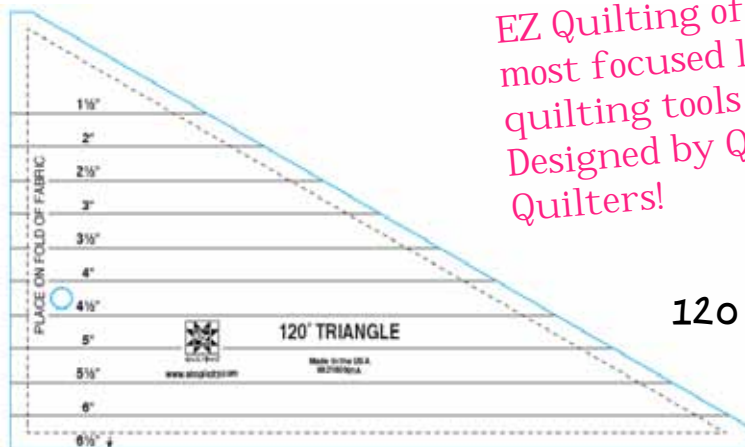

Wavy Squares
Stock # 882109001A
Pk. 1 Min. 2
Retail \$29.99
0 70659 82227 8

NEW!

Leftie-Rightie 3.5" x 9.5"

- Newest member of the Leftie-Rightie line of rulers designed by Darlene Zimmerman.
- Unique patented numbering system on the tool allows for ease of cutting for both right handed and left handed quilters.

EZ Quilting offers the most focused line of core quilting tools available. Designed by Quilters for Quilters!

120 Degree Triangle

- The 120 degree triangle creates stunning designs as showcased to the left.
- Combine with 30 degree triangles, 60 degree triangles, or squares to create more unique designs.