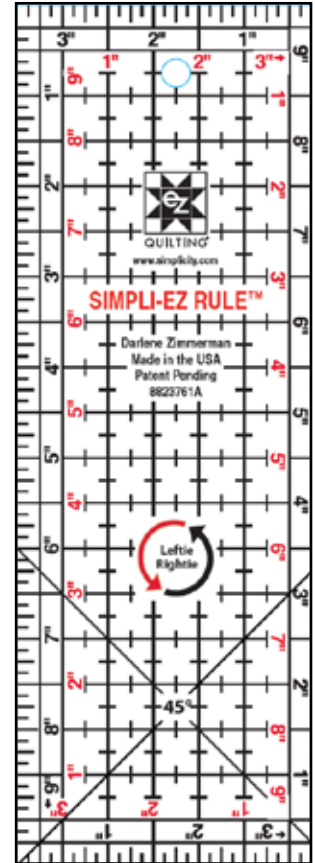

Five Point Star/Drunkards Path

NEW!

- A new tool set from Sharon Hultgren.
- As with all EZ Quilting Tools, these templates are designed for ease of use.
- Simple sewing instructions to complete the designs make the projects easy and fun for every skill level.

**Five Point Star/
Drunkards Path**
Stock # 8829426A
Pk. 1 Min. 2
Retail \$24.99
0 70659 77404 1

Wavy Squares nested

- A new designer joins the EZ Quilting family - Gina Reddin.
- Gina designed this template set to showcase the embroidery designs she creates.
- Using an outside line and an inside line, you can create a beautiful frame.
- Four separate wavy squares can be cut from these nested templates: 4", 6", 8" and 10".

Wavy Squares
Stock # 882109001A
Pk. 1 Min. 2
Retail \$29.99
0 70659 82227 8

NEW!

Leftie-Rightie 3.5" x 9.5"

- Newest member of the Leftie-Rightie line of rulers designed by Darlene Zimmerman.
- Unique patented numbering system on the tool allows for ease of cutting for both right handed and left handed quilters.

Uneven Nine Patch

Uneven Nine Patch
 Stock # 882138001A
 Pk. 1 Min. 2
 Retail \$15.99

- Another fabulous template from Darlene Zimmerman.
- Ease of use makes cutting and piecing this perennial favorite a fun project for any skill level.