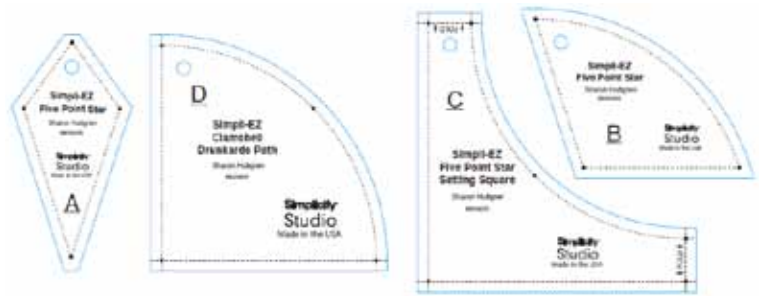

Five Point Star/Drunkards Path

NEW!

- A new tool set from Sharon Hultgren.
- As with all EZ Quilting Tools, these templates are designed for ease of use.
- Simple sewing instructions to complete the designs make the projects easy and fun for every skill level.

**Five Point Star/
Drunkards Path**
Stock # 8829426A
Pk. 1 Min. 2
Retail \$24.99
0 70659 77404 1

Wavy Squares nested

- A new designer joins the EZ Quilting family - Gina Reddin.
- Gina designed this template set to showcase the embroidery designs she creates.
- Using an outside line and an inside line, you can create a beautiful frame.
- Four separate wavy squares can be cut from these nested templates: 4", 6", 8" and 10".

Wavy Squares
Stock # 882109001A
Pk. 1 Min. 2
Retail \$29.99
0 70659 82227 8

NEW!

Leftie-Rightie 3.5" x 9.5"

- Newest member of the Leftie-Rightie line of rulers designed by Darlene Zimmerman.
- Unique patented numbering system on the tool allows for ease of cutting for both right handed and left handed quilters.

120 Degree Triangle
 Stock # 882160001A
 Pk. 1 Min. 2
 Retail \$17.99

NEW! Companion templates

Both the Pickle Dish and the Double Wedding Ring Single Arc are add-on pieces to the Double Wedding Ring Ring Template Set created by Darlene Zimmerman.