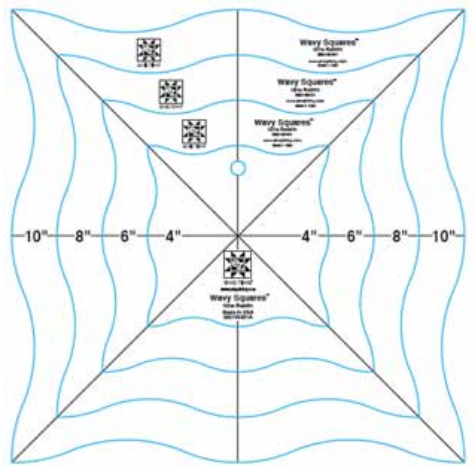

Five Point Star/Drunkards Path

NEW!

- A new tool set from Sharon Hultgren.
- As with all EZ Quilting Tools, these templates are designed for ease of use.
- Simple sewing instructions to complete the designs make the projects easy and fun for every skill level.

**Five Point Star/
Drunkards Path**
Stock # 8829426A
Pk. 1 Min. 2
Retail \$24.99
0 70659 77404 1

Wavy Squares nested

- A new designer joins the EZ Quilting family - Gina Reddin.
- Gina designed this template set to showcase the embroidery designs she creates.
- Using an outside line and an inside line, you can create a beautiful frame.
- Four separate wavy squares can be cut from these nested templates: 4", 6", 8" and 10".

Wavy Squares
Stock # 882109001A
Pk. 1 Min. 2
Retail \$29.99
0 70659 82227 8

NEW!

Leftie-Rightie 3.5" x 9.5"

- Newest member of the Leftie-Rightie line of rulers designed by Darlene Zimmerman.
- Unique patented numbering system on the tool allows for ease of cutting for both right handed and left handed quilters.

EZ Quilting offers the most focused line of core quilting tools available. Designed by Quilters for Quilters!

120 Degree Triangle

- The 120 degree triangle creates stunning designs as showcased to the left.
- Combine with 30 degree triangles, 60 degree triangles, or squares to create more unique designs.