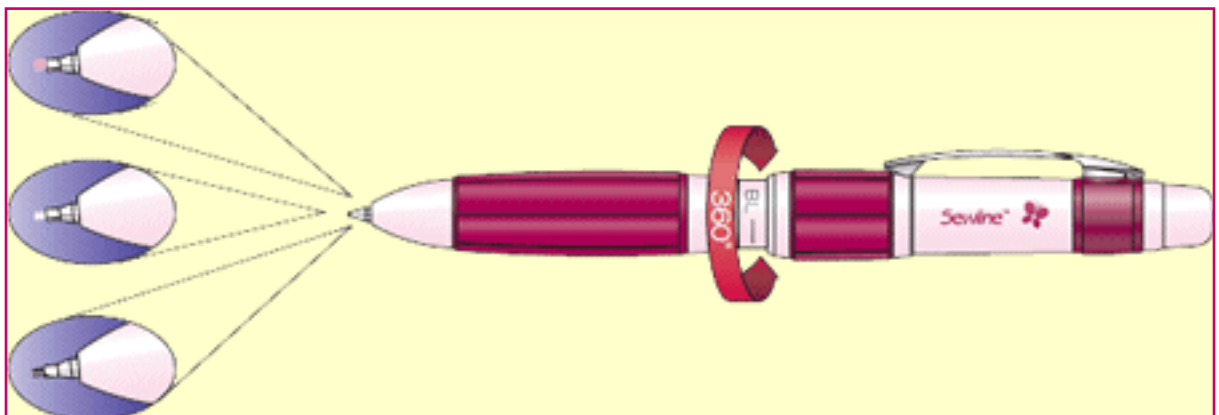

Black Lead

Sewline™

NEW

Styla

Water Erasable Roller Ball

available march 2012

- Glides beautifully across fabrics.
- Does not snap or fray fabric
- Fine and smooth, even lines

Special erasable ink system allows for an even flow. Stable & smooth writing.