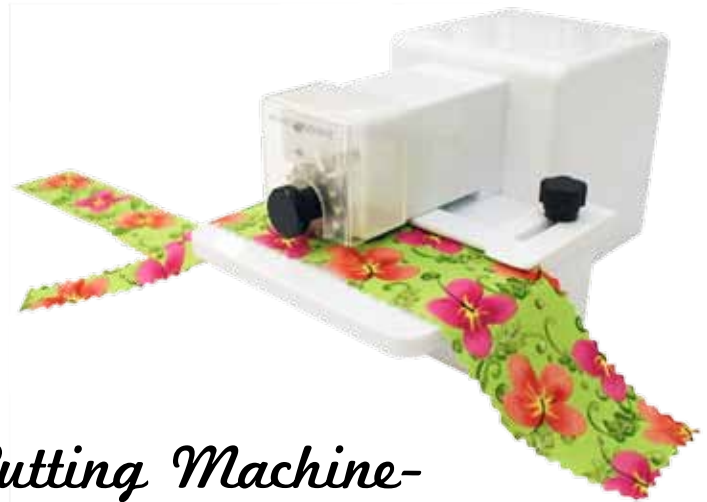

ROTARY CUTTING MACHINE

Perfect for quilting, rug hooking,
scrapbooking and more!

Cuts straight & pinked edges.

Adjustable guide to cut strips ½"-2½" wide.
Includes 2 blades for fabric & paper cutting
(pinking and straight).

Rotary Cutting Machine
Stock# 881950

Pk. 1

Retail 79.99

Rotary Cutting Machine- Extension Table

Insert the Rotary Cutting machine into the open
section of the extension table and increase the
working surface for projects to 12in x 16in.